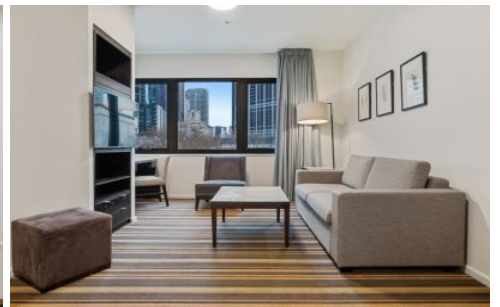

# INNER REAL ESTATE NEXTRE

**415/250 Elizabeth Street Melbourne VIC**

1 1

This exquisite apartment located at 250 Elizabeth St, Melbourne, is a true gem in the heart of the city. Boasting a prime location, this property offers the perfect blend of luxury, convenience, and contemporary living providing a peaceful retreat from the city hustle and bustle. Located in the heart of Melbourne, you'll have everything you need right at your doorstep including breathtaking views of the city skyline. From world-class dining and shopping options to renowned cultural attractions and entertainment venues, this property offers the ultimate urban lifestyle.

- Generously sized bedroom with queen bed
- Luxurious bathroom with shower over bath
- Kitchen features top-of-the-line appliances, ample storage space, and gas stove
- Open-plan layout adjoining living and dining area perfect for hosting intimate dinner parties or enjoying casual family meals.