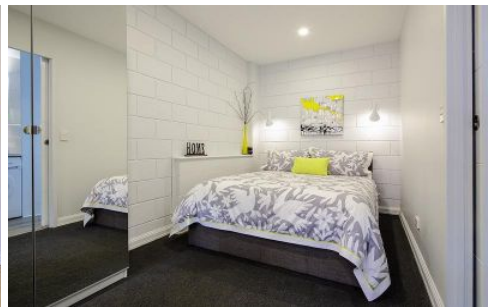

INNER REAL ESTATE NEXTRE

809/500 Flinders Street Melbourne VIC

1 1

ARRANGE AN INSPECTION TIME ONLINE - DETAILS BELOW

View : <https://www.innerrealestate.com.au/lease/vic/inner-city/melbourne/residential/studio/7905711>

Fully Furnished and fully renovated studio located right in the heart of Melbourne, this super chic inner city pad has it all without compromising on space. Offering open plan living with plenty of natural light from the window looking over Flinders St, Queen size bed for extra comfort, sleek kitchen with quality finishes, electric cook top, dishwasher, plenty of storage space in the kitchen and bedroom. Extra features include washing machine in the apartment, sparkling bathroom with large shower, and more cupboard space!

Access is available to the roof top recreation area with seating and BBQ and magnificent views of the Yarra River and Southbank.

<https://www.innerrealestate.com.au>