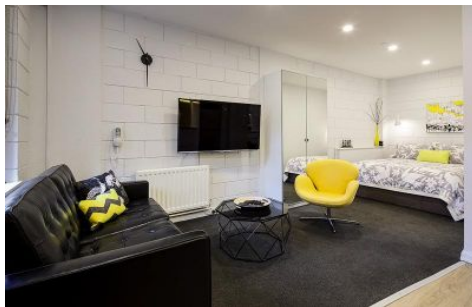

INNER REAL ESTATE NEXTRE

809/500 Flinders Street Melbourne VIC

1 1

ARRANGE AN INSPECTION TIME ONLINE - DETAILS BELOW

View : <https://www.innerrealestate.com.au/lease/vic/inner-city/melbourne/residential/studio/7905711>

Fully Furnished and fully renovated studio located right in the heart of Melbourne, this super chic inner city pad has it all without compromising on space. Offering open plan living with plenty of natural light from the window looking over Flinders St, Queen size bed for extra comfort, sleek kitchen with quality finishes, electric cook top, dishwasher, plenty of storage space in the kitchen and bedroom. Extra features include washing machine in the apartment, sparkling bathroom with large shower, and more cupboard space!

Access is available to the roof top recreation area with seating and BBQ and magnificent views of the Yarra River and Southbank.

<https://www.innerrealestate.com.au>